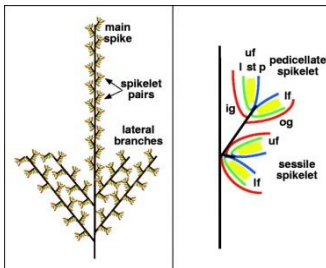

Ph.D. in Maize Genetics

University of Missouri
Division of Plant Sciences (DPS) and
The Interdisciplinary Plant Group (IPG)

MU-Pioneer Fellowship

\$25,000 per year for up to 5 years, tuition covered

Receive Training and Experience in:
Molecular Genetics / Epigenetics
Cytogenetics / Cell Biology
Quantitative and Population Genetics
Statistics and Experimental Design
Abiotic Stress Physiology (e.g. Drought)
Biotic Stress (Plant Pathology and Entomology)
Crop Evolution / Molecular Systematics
Applied Genomics Technologies
Transgene Biology / Cell Culture